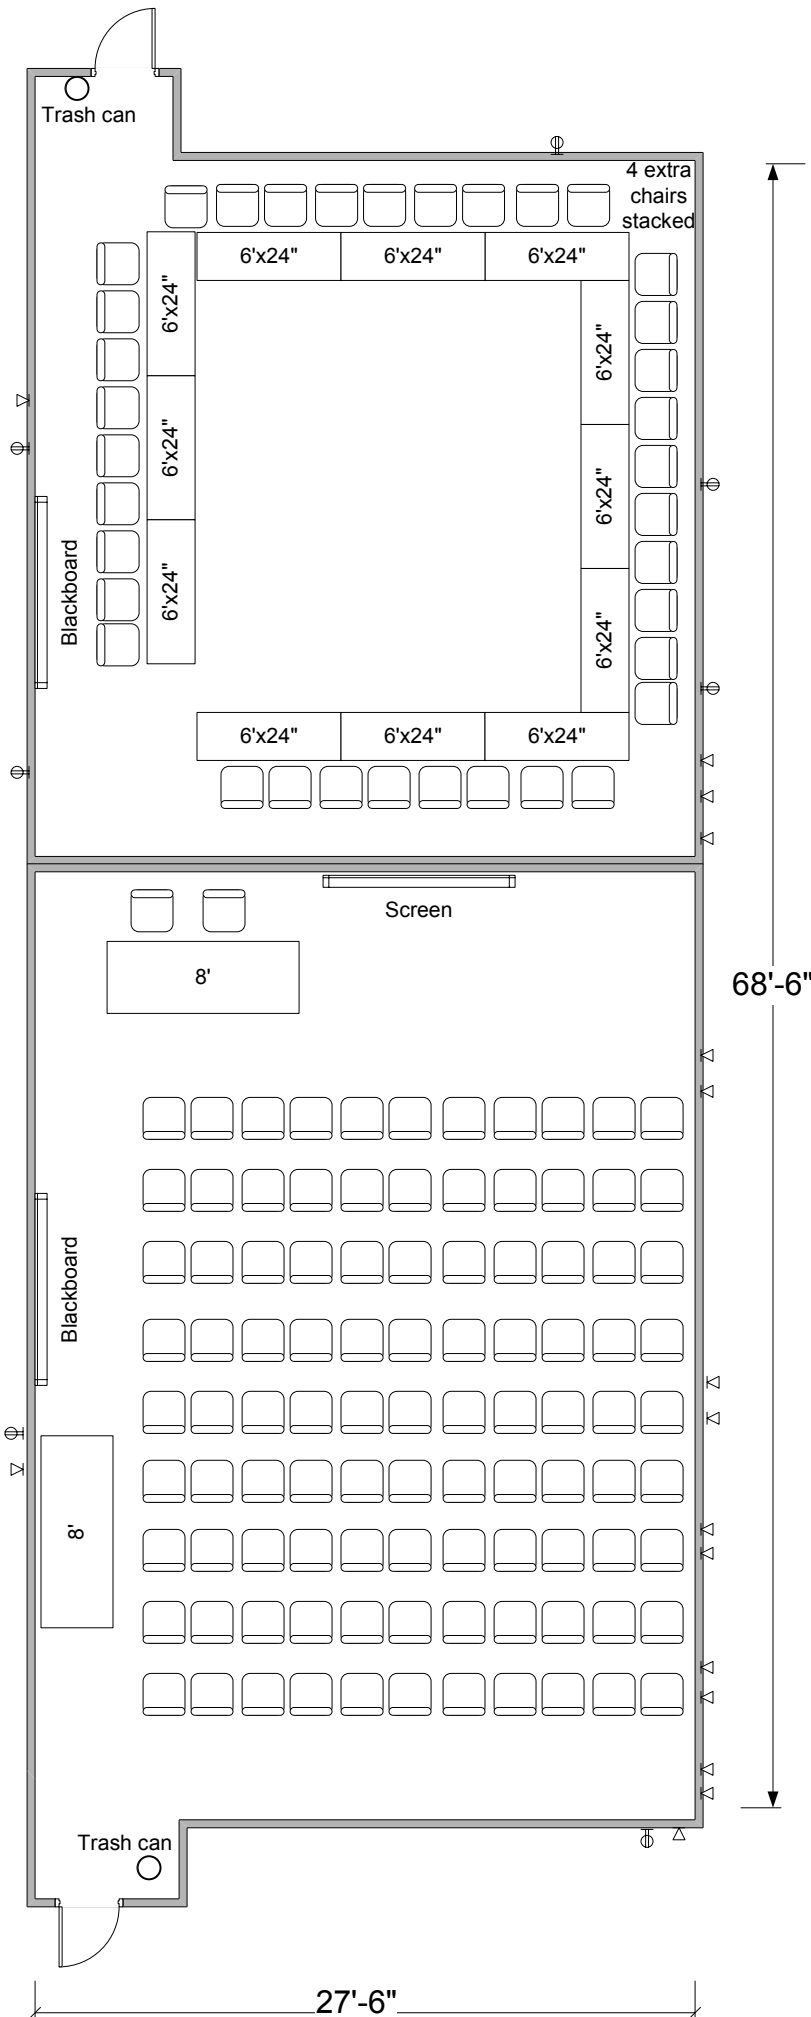

# Brush Mountain A/B

## Squires Student Center

Current Seating Capacity 141 prs.  
~2163 Square Foot

Brush B

Brush A