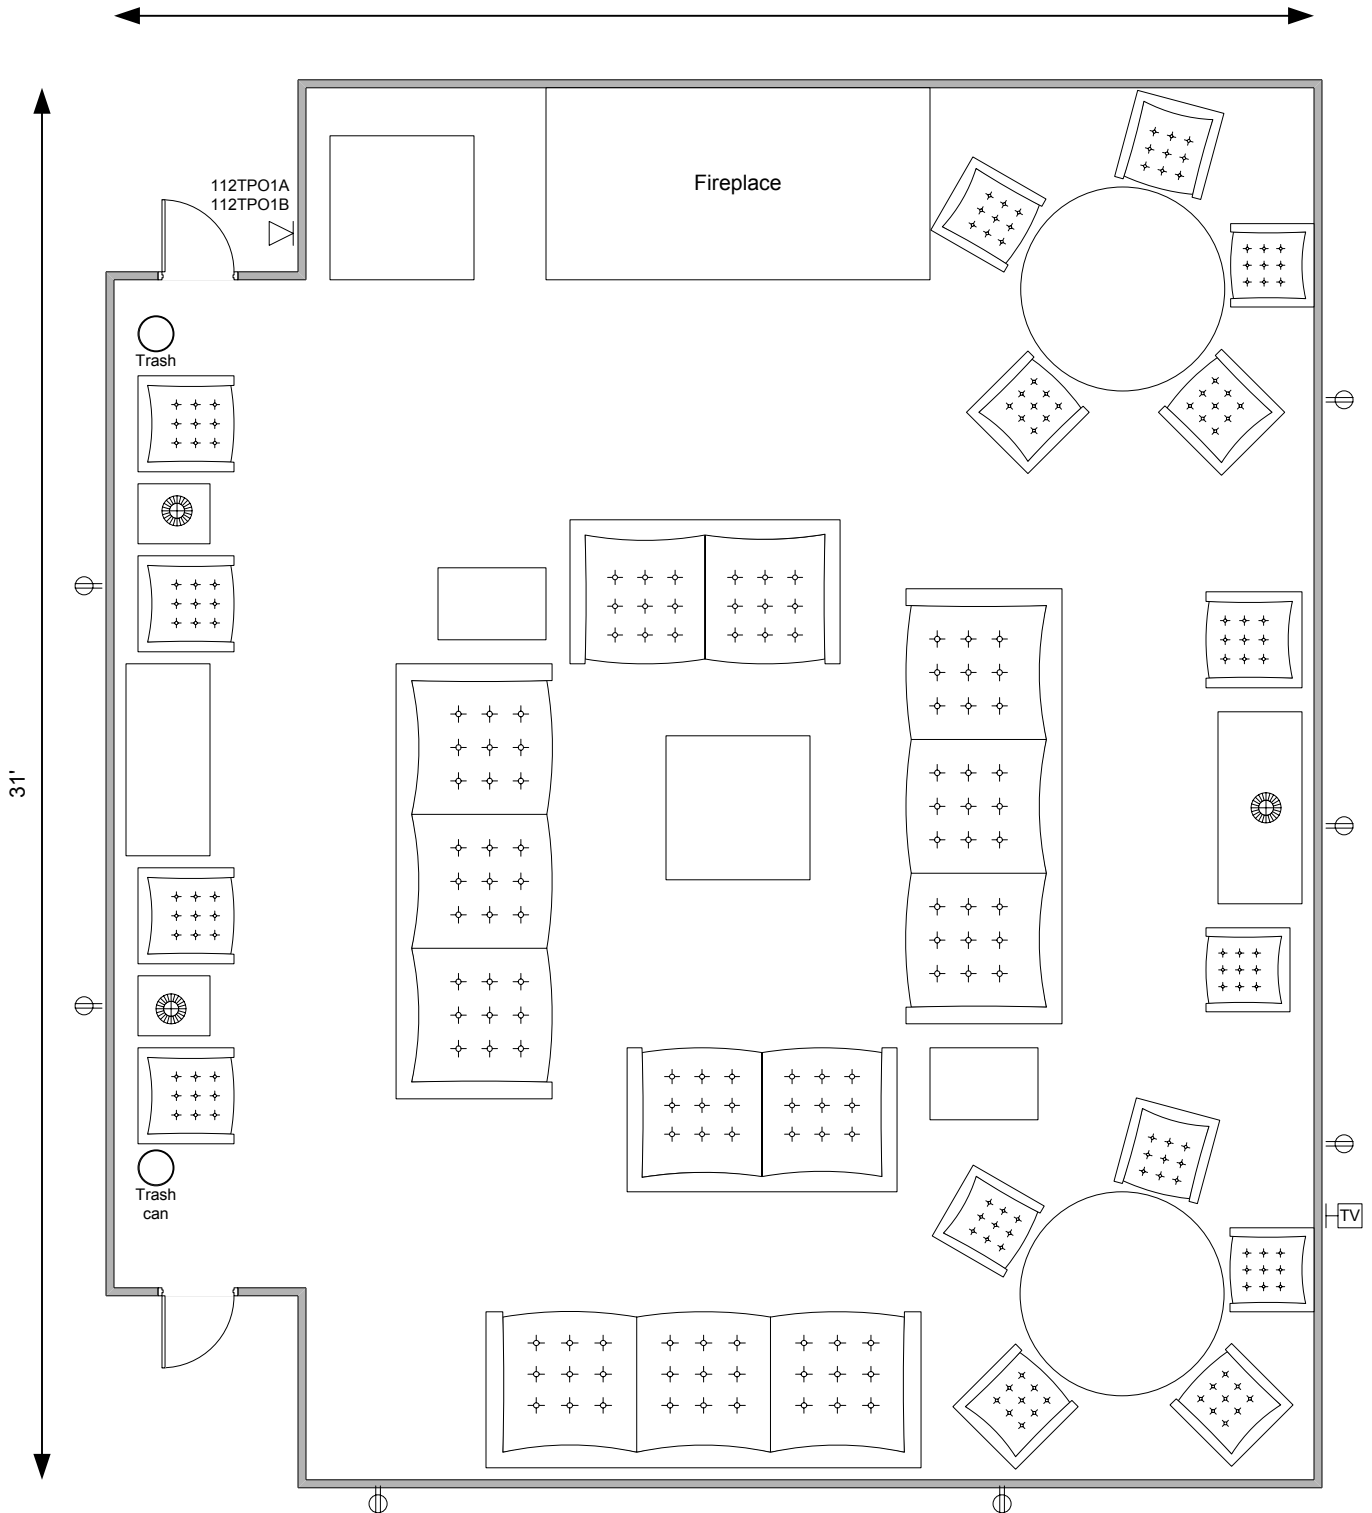

Cardinal Room

Squires Student Center

Current Seating Capacity 29 prs.

~774 Square Foot

25'

⊖ Electrical outlet

⊖ TV TV Outlet

⊖ Phone/Internet Port