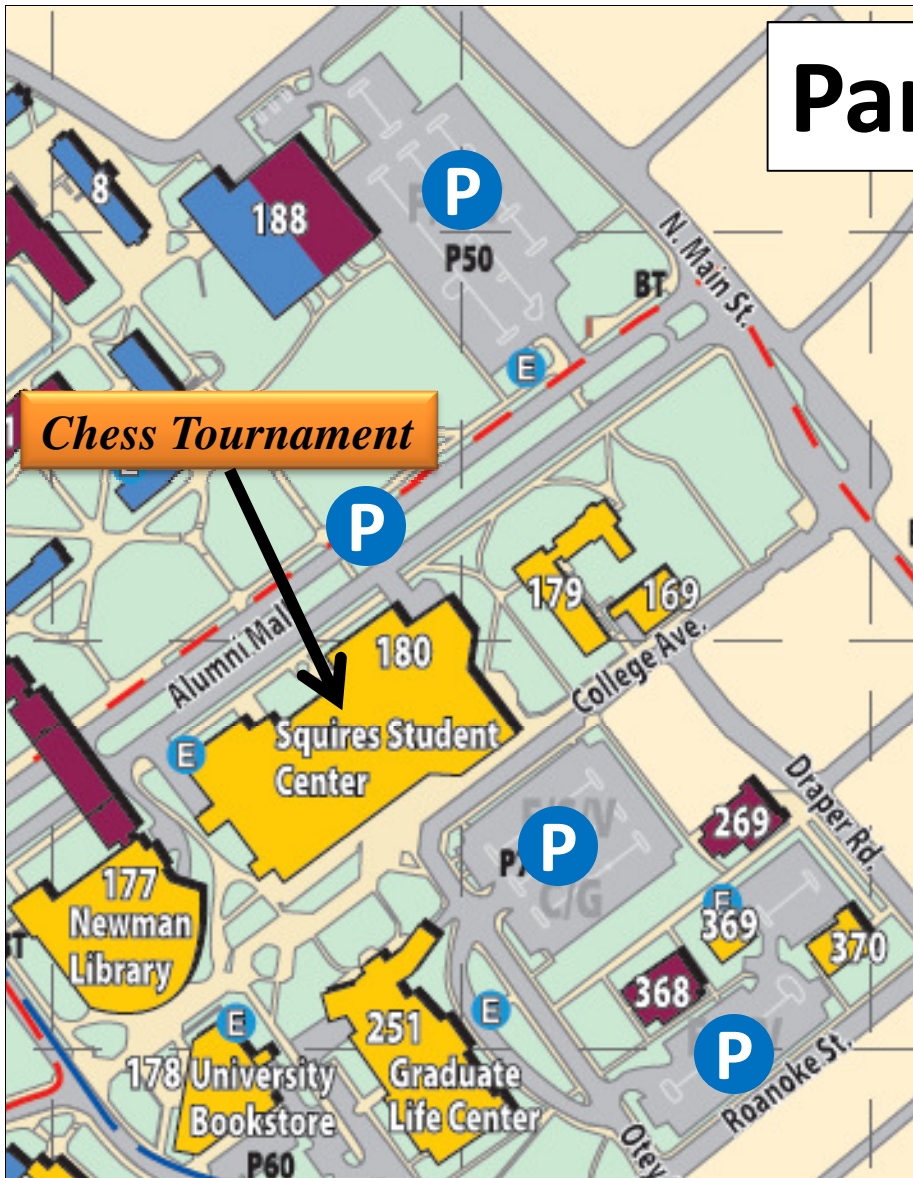

# Parking

VA Tech Map showing location of **Squires Student Center**, site of the tournament. The primary parking lots we can use are highlighted with the Blue "P". The map on your right calls attention to each of those 4 lots.

Same map showing parking lots in Green (Shultz Lot, Alumni Mall, Squires Lot, Architecture Annex Lot). **No parking pass is required on Friday afternoon, Saturday or Sunday** (e.g. during the tournament).