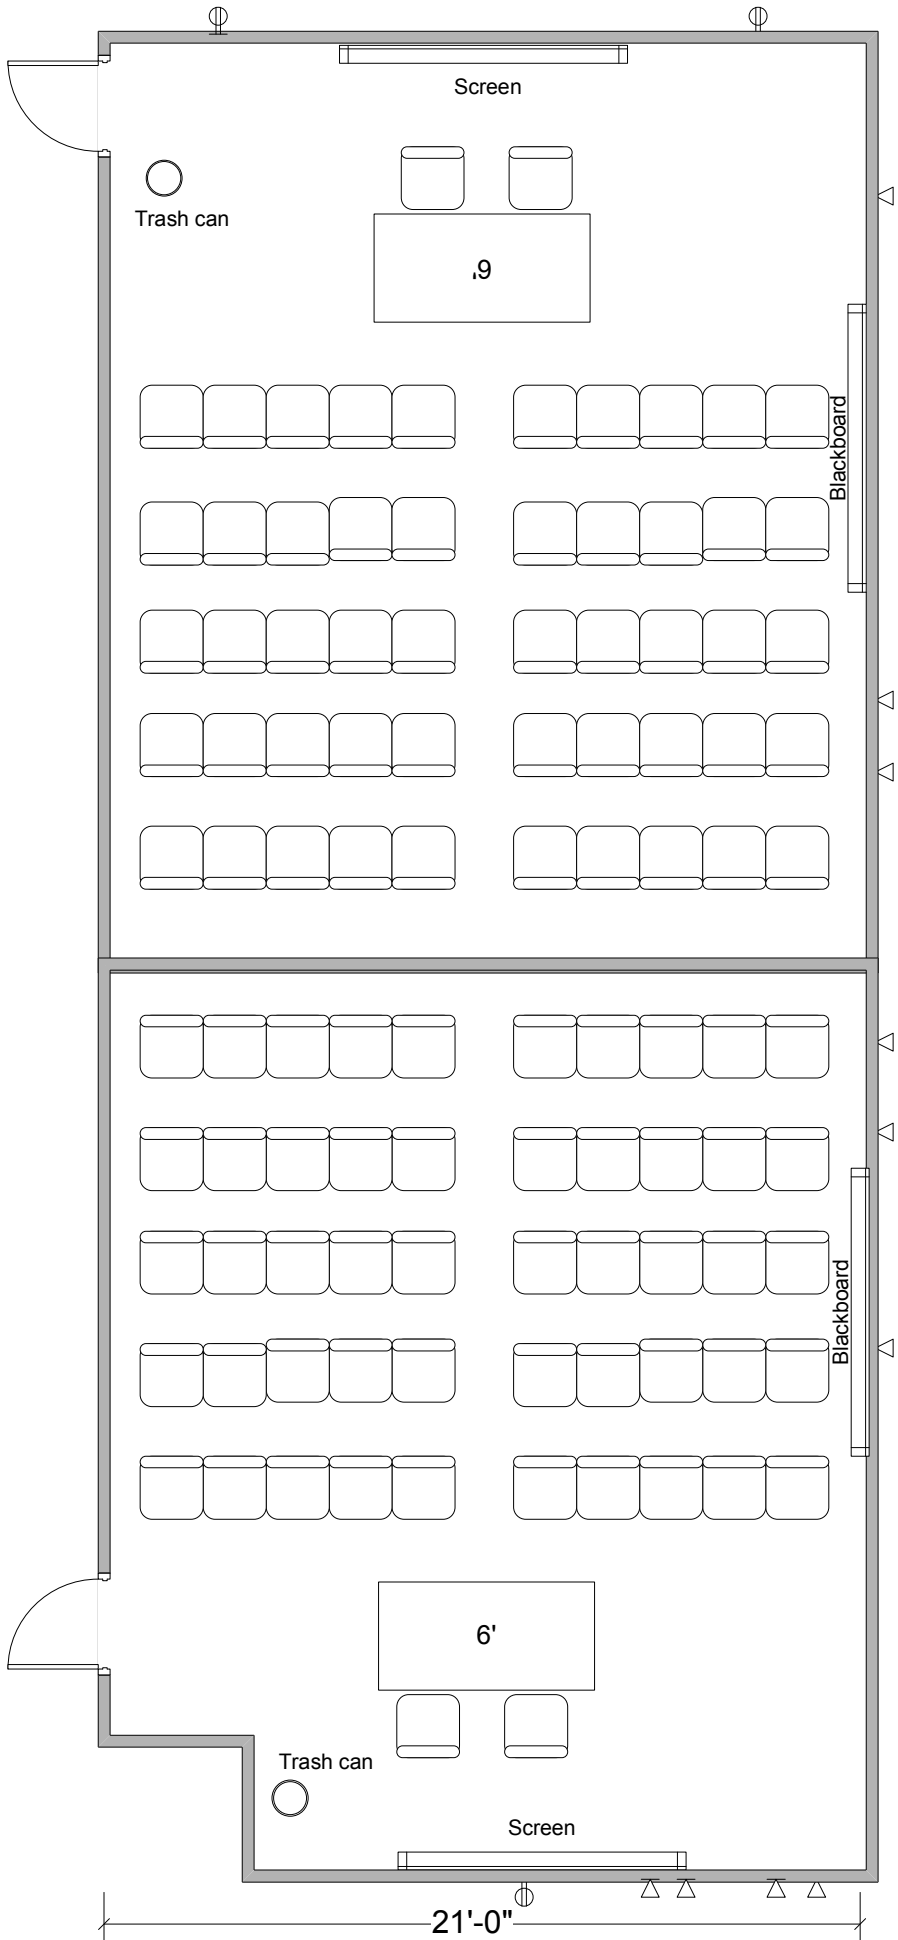

Room 341/345

Squires Student Center

Current Seating Capacity 104 prs.

~2163 Square Foot

Room 345

50'-6"

Room 341

21'-0"